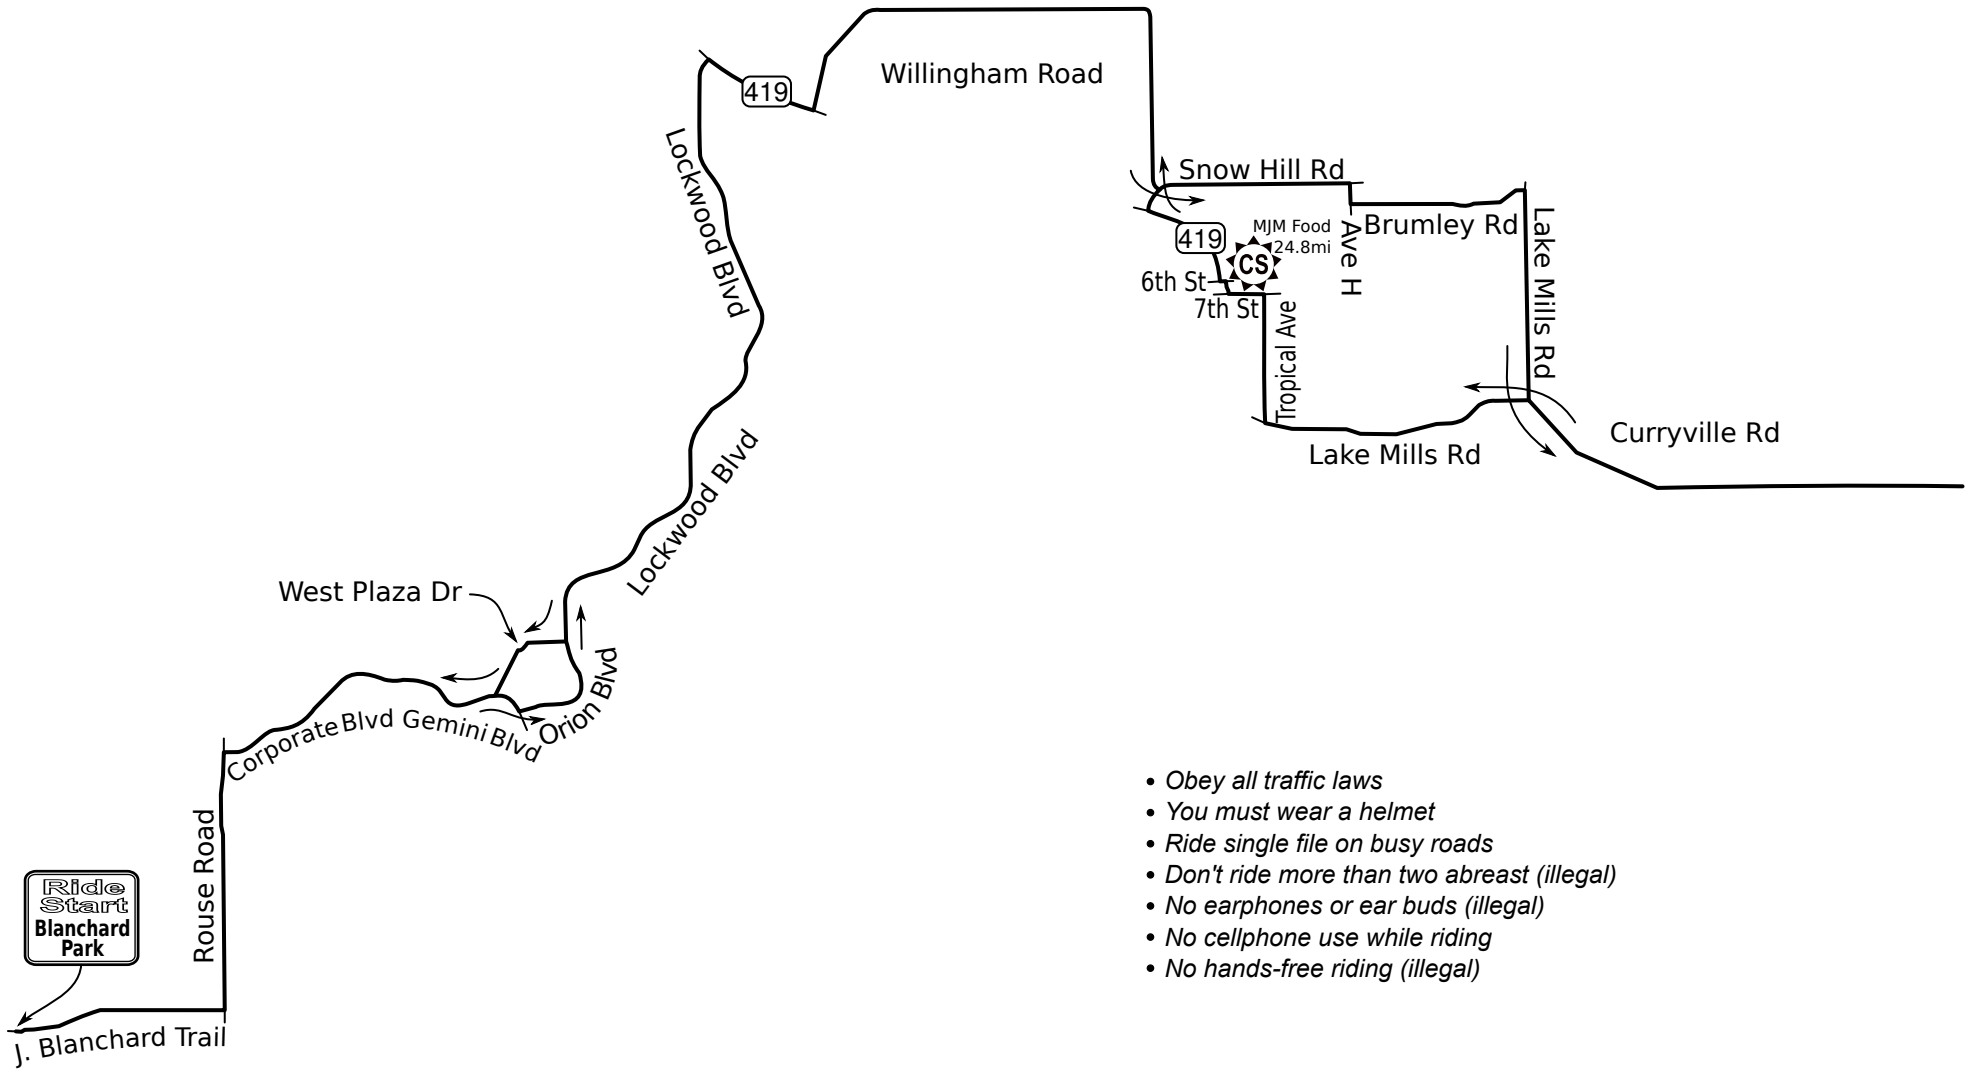

Eastside Explorer Ride 38.8 mile

Florida Freewheelers information
Please call 407-901-9979 or visit:
<https://floridafreewheelers.com/>

- Obey all traffic laws
- You must wear a helmet
- Ride single file on busy roads
- Don't ride more than two abreast (illegal)
- No earphones or ear buds (illegal)
- No cellphone use while riding
- No hands-free riding (illegal)