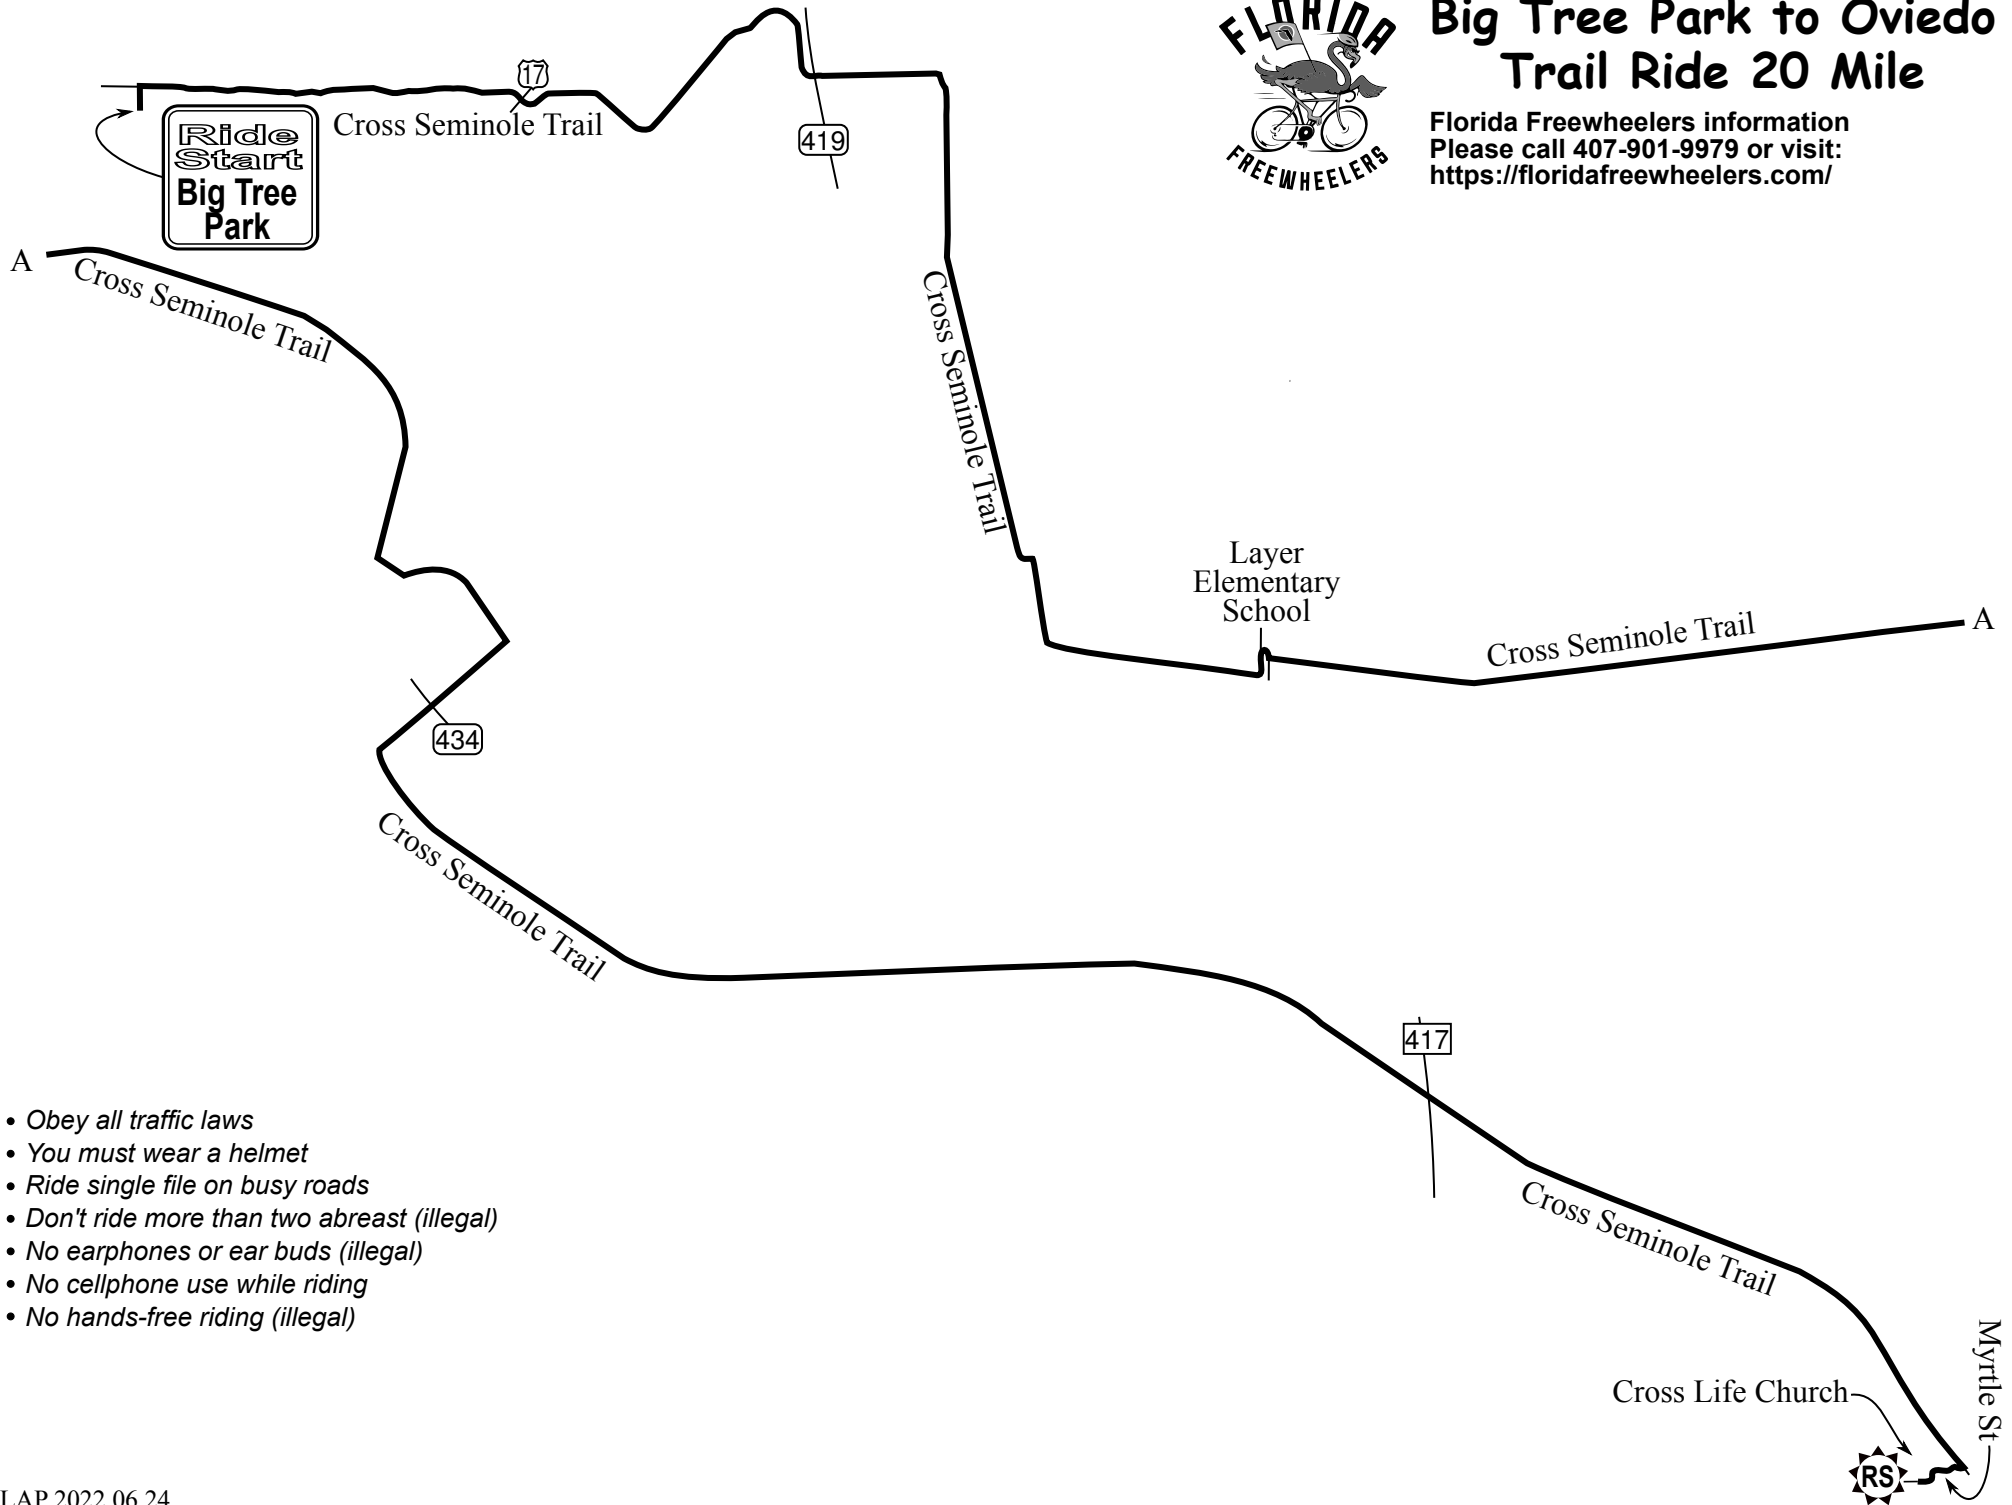

# Big Tree Park to Oviedo Trail Ride 20 Mile

Florida Freewheelers information  
Please call 407-901-9979 or visit:  
<https://floridafreewheelers.com/>

- Obey all traffic laws
- You must wear a helmet
- Ride single file on busy roads
- Don't ride more than two abreast (illegal)
- No earphones or ear buds (illegal)
- No cellphone use while riding
- No hands-free riding (illegal)