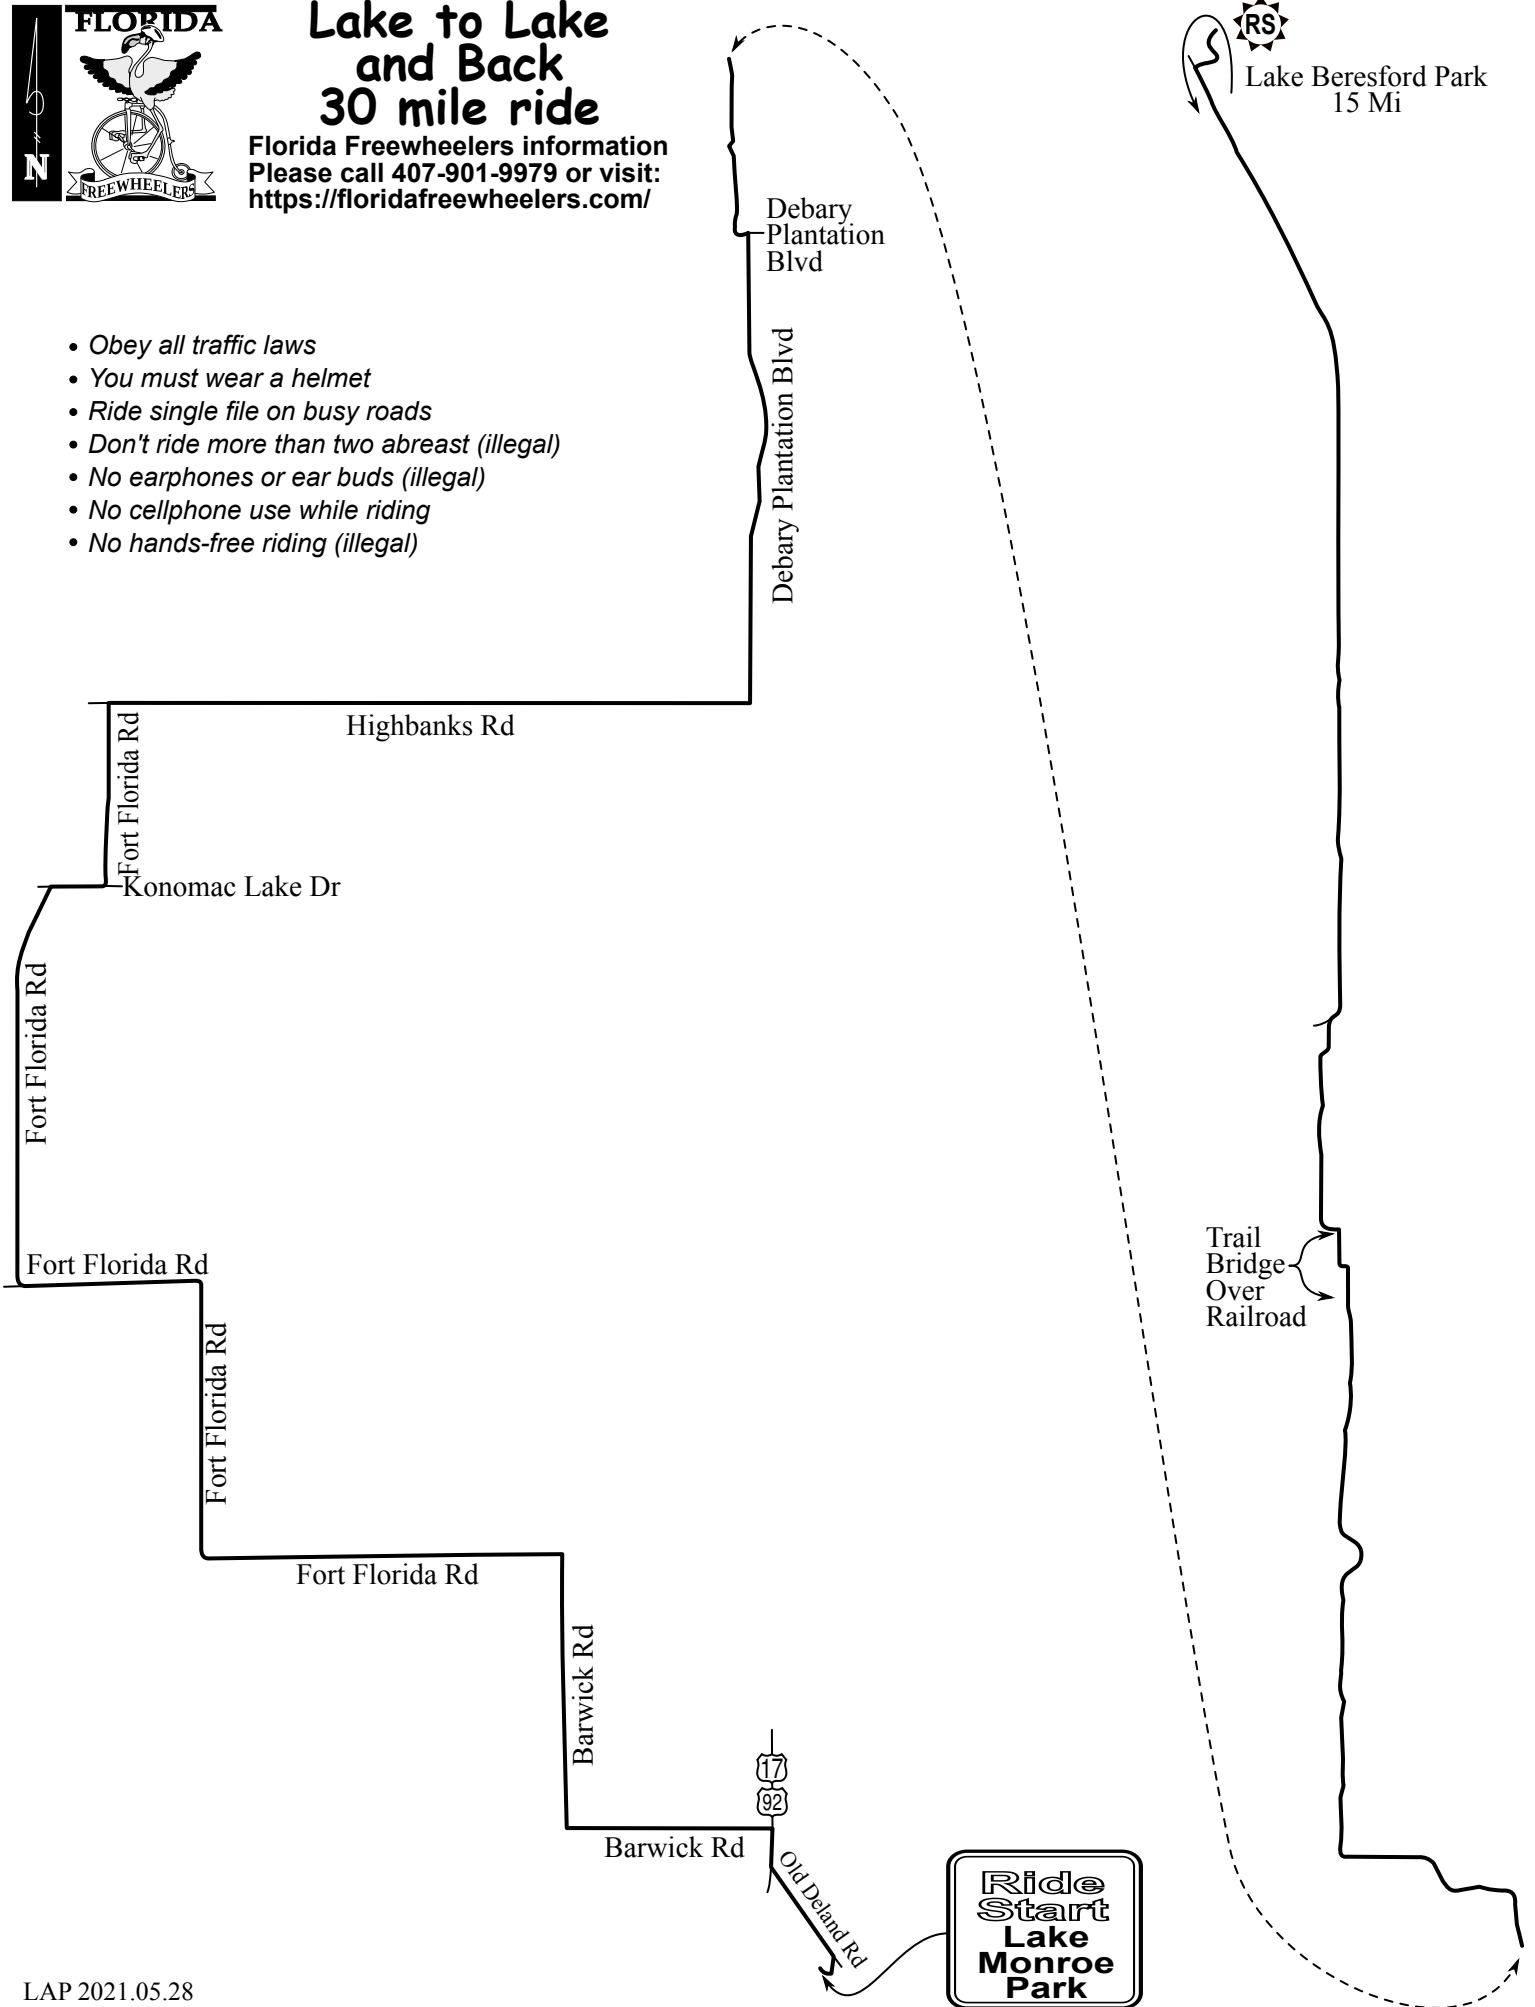

# Lake to Lake and Back 30 mile ride

Florida Freewheelers information  
Please call 407-901-9979 or visit:  
<https://floridafreewheelers.com/>

- Obey all traffic laws
- You must wear a helmet
- Ride single file on busy roads
- Don't ride more than two abreast (illegal)
- No earphones or ear buds (illegal)
- No cellphone use while riding
- No hands-free riding (illegal)

 Lake Beresford Park  
15 Mi

**Ride  
Start  
Lake  
Monroe  
Park**