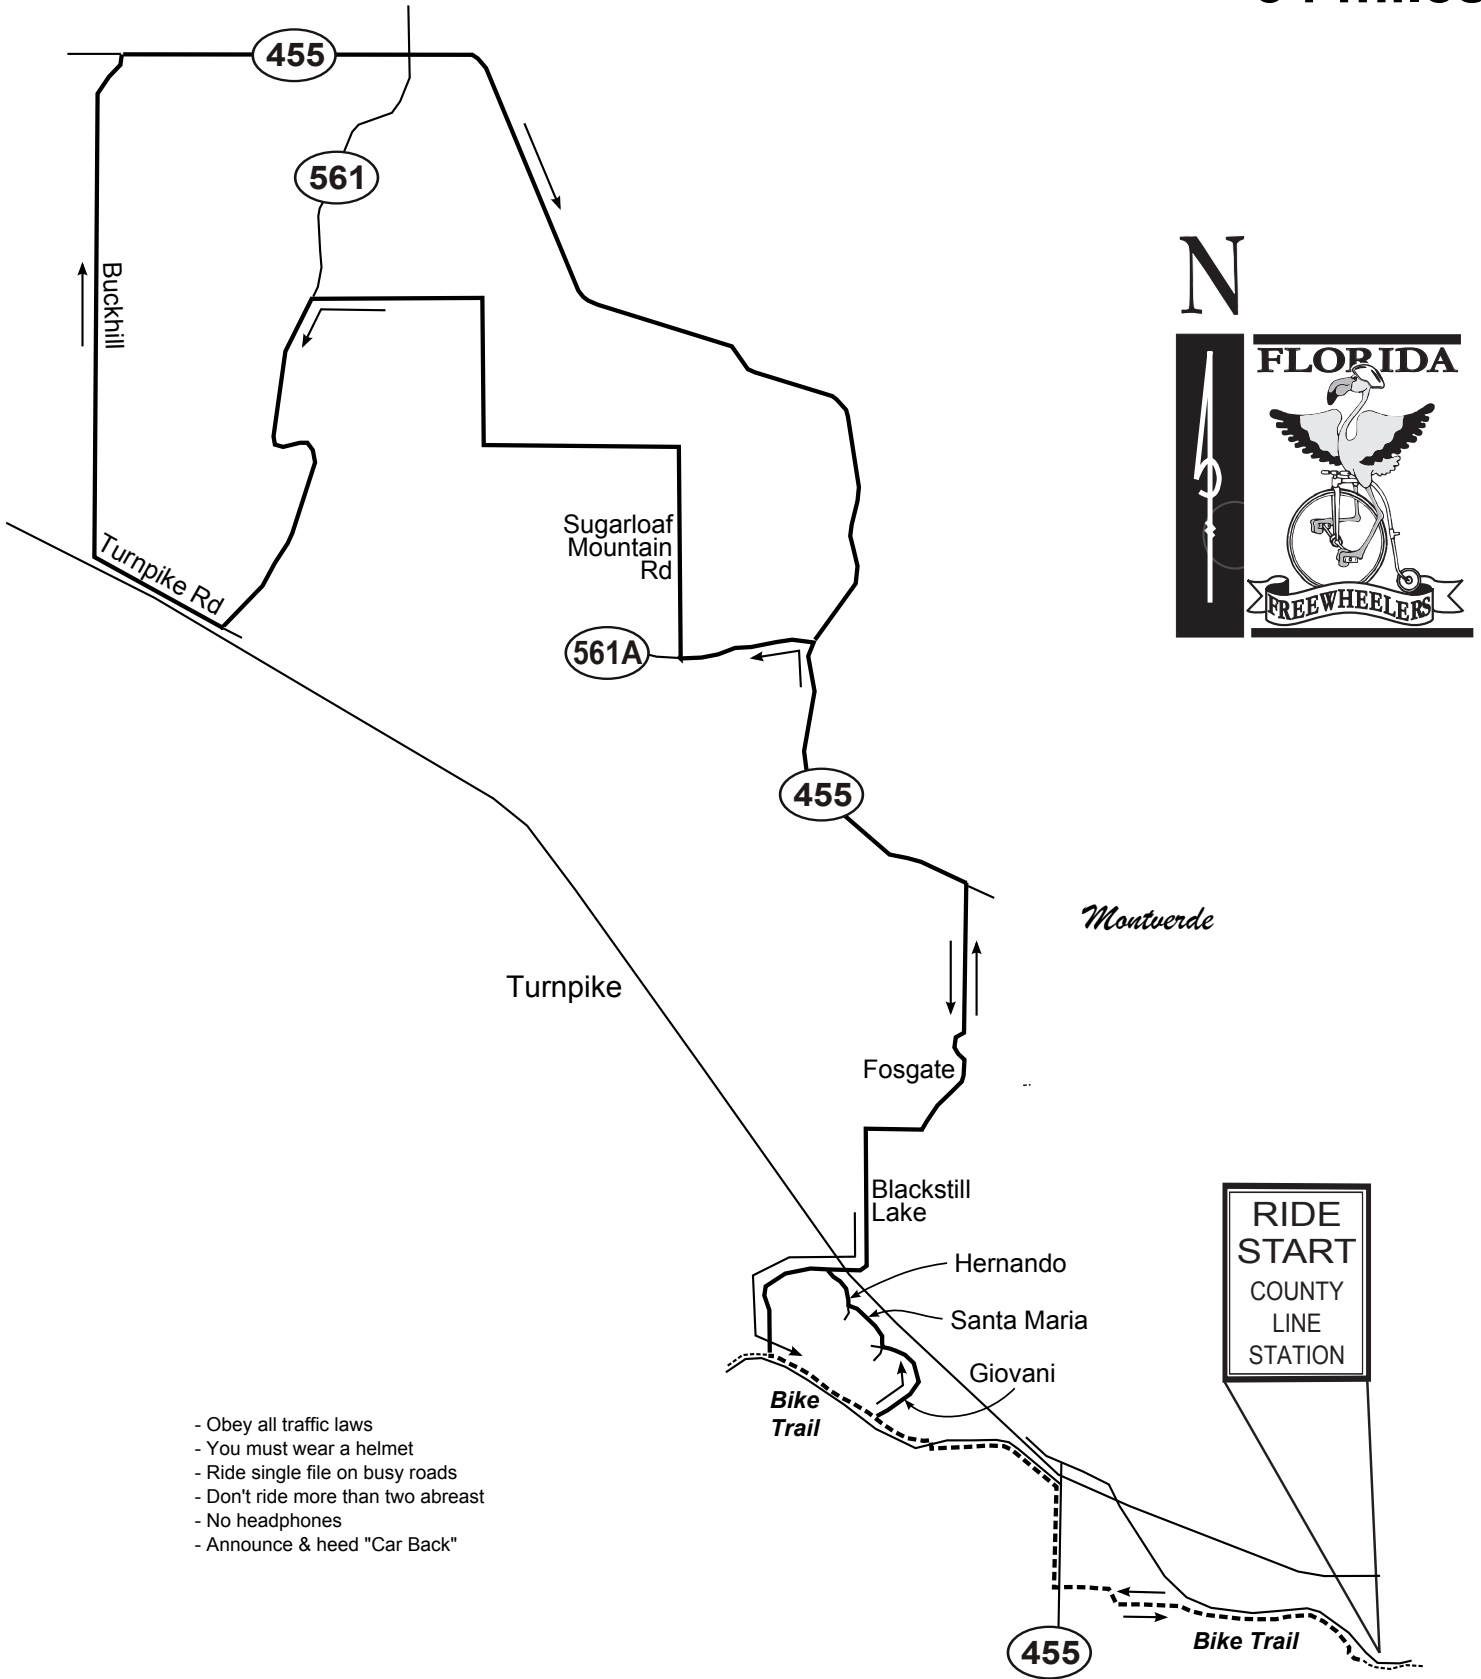

Backside Ride

34 miles

- Obey all traffic laws
- You must wear a helmet
- Ride single file on busy roads
- Don't ride more than two abreast
- No headphones
- Announce & heed "Car Back"

For more information on the Florida Freewheelers
www.floridafreewheelers.com or (407) 788-BIKE