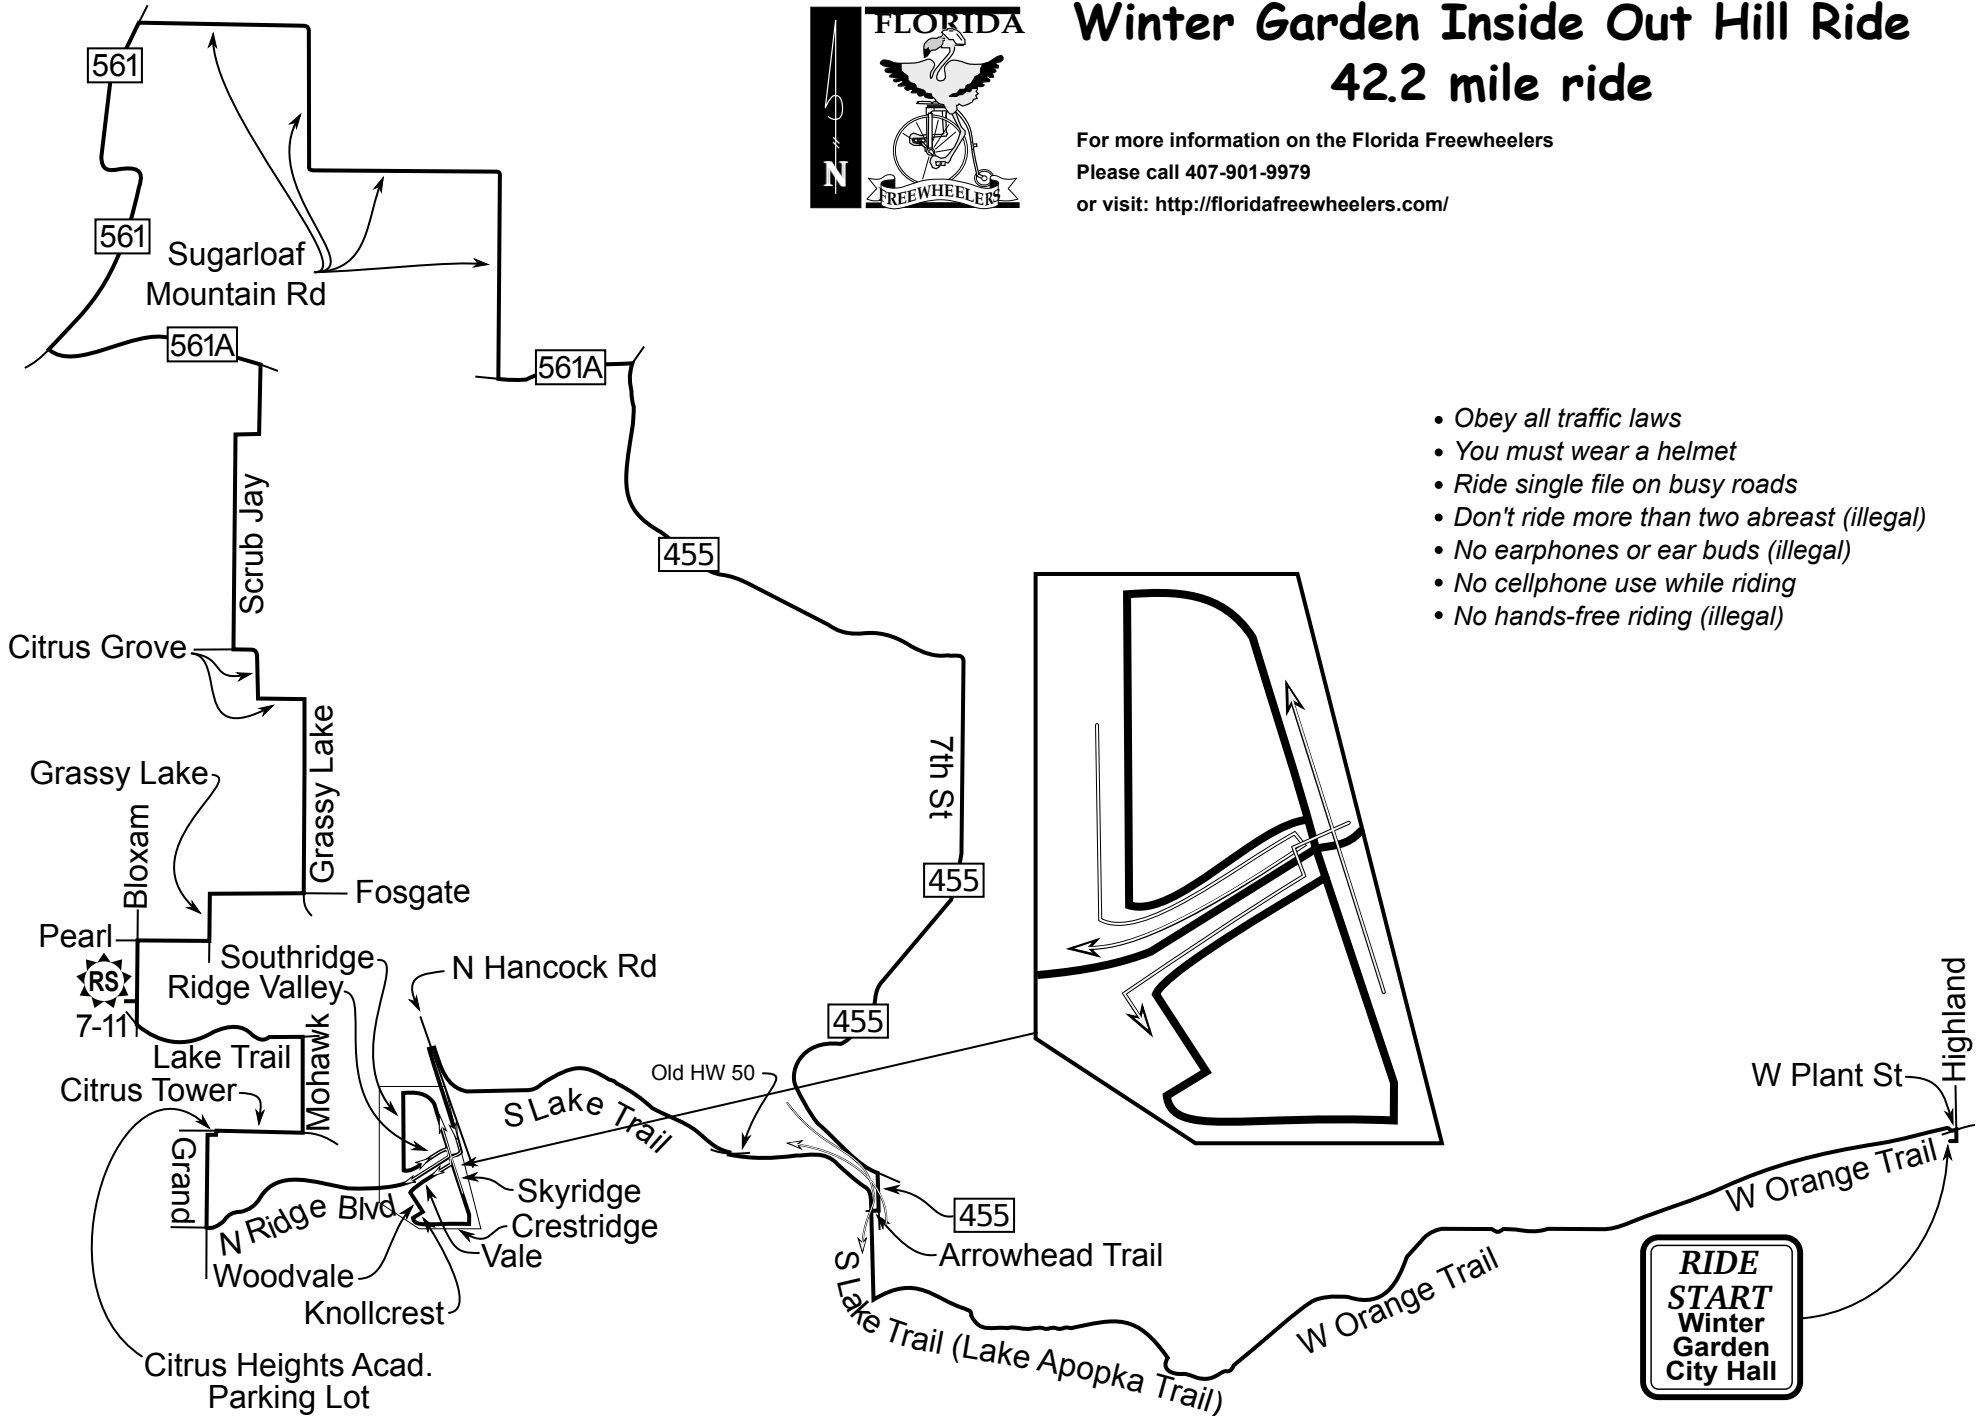

Winter Garden Inside Out Hill Ride

42.2 mile ride

For more information on the Florida Freewheelers

Please call 407-901-9979

or visit: <http://floridafreewheelers.com/>

- Obey all traffic laws
- You must wear a helmet
- Ride single file on busy roads
- Don't ride more than two abreast (illegal)
- No earphones or ear buds (illegal)
- No cellphone use while riding
- No hands-free riding (illegal)