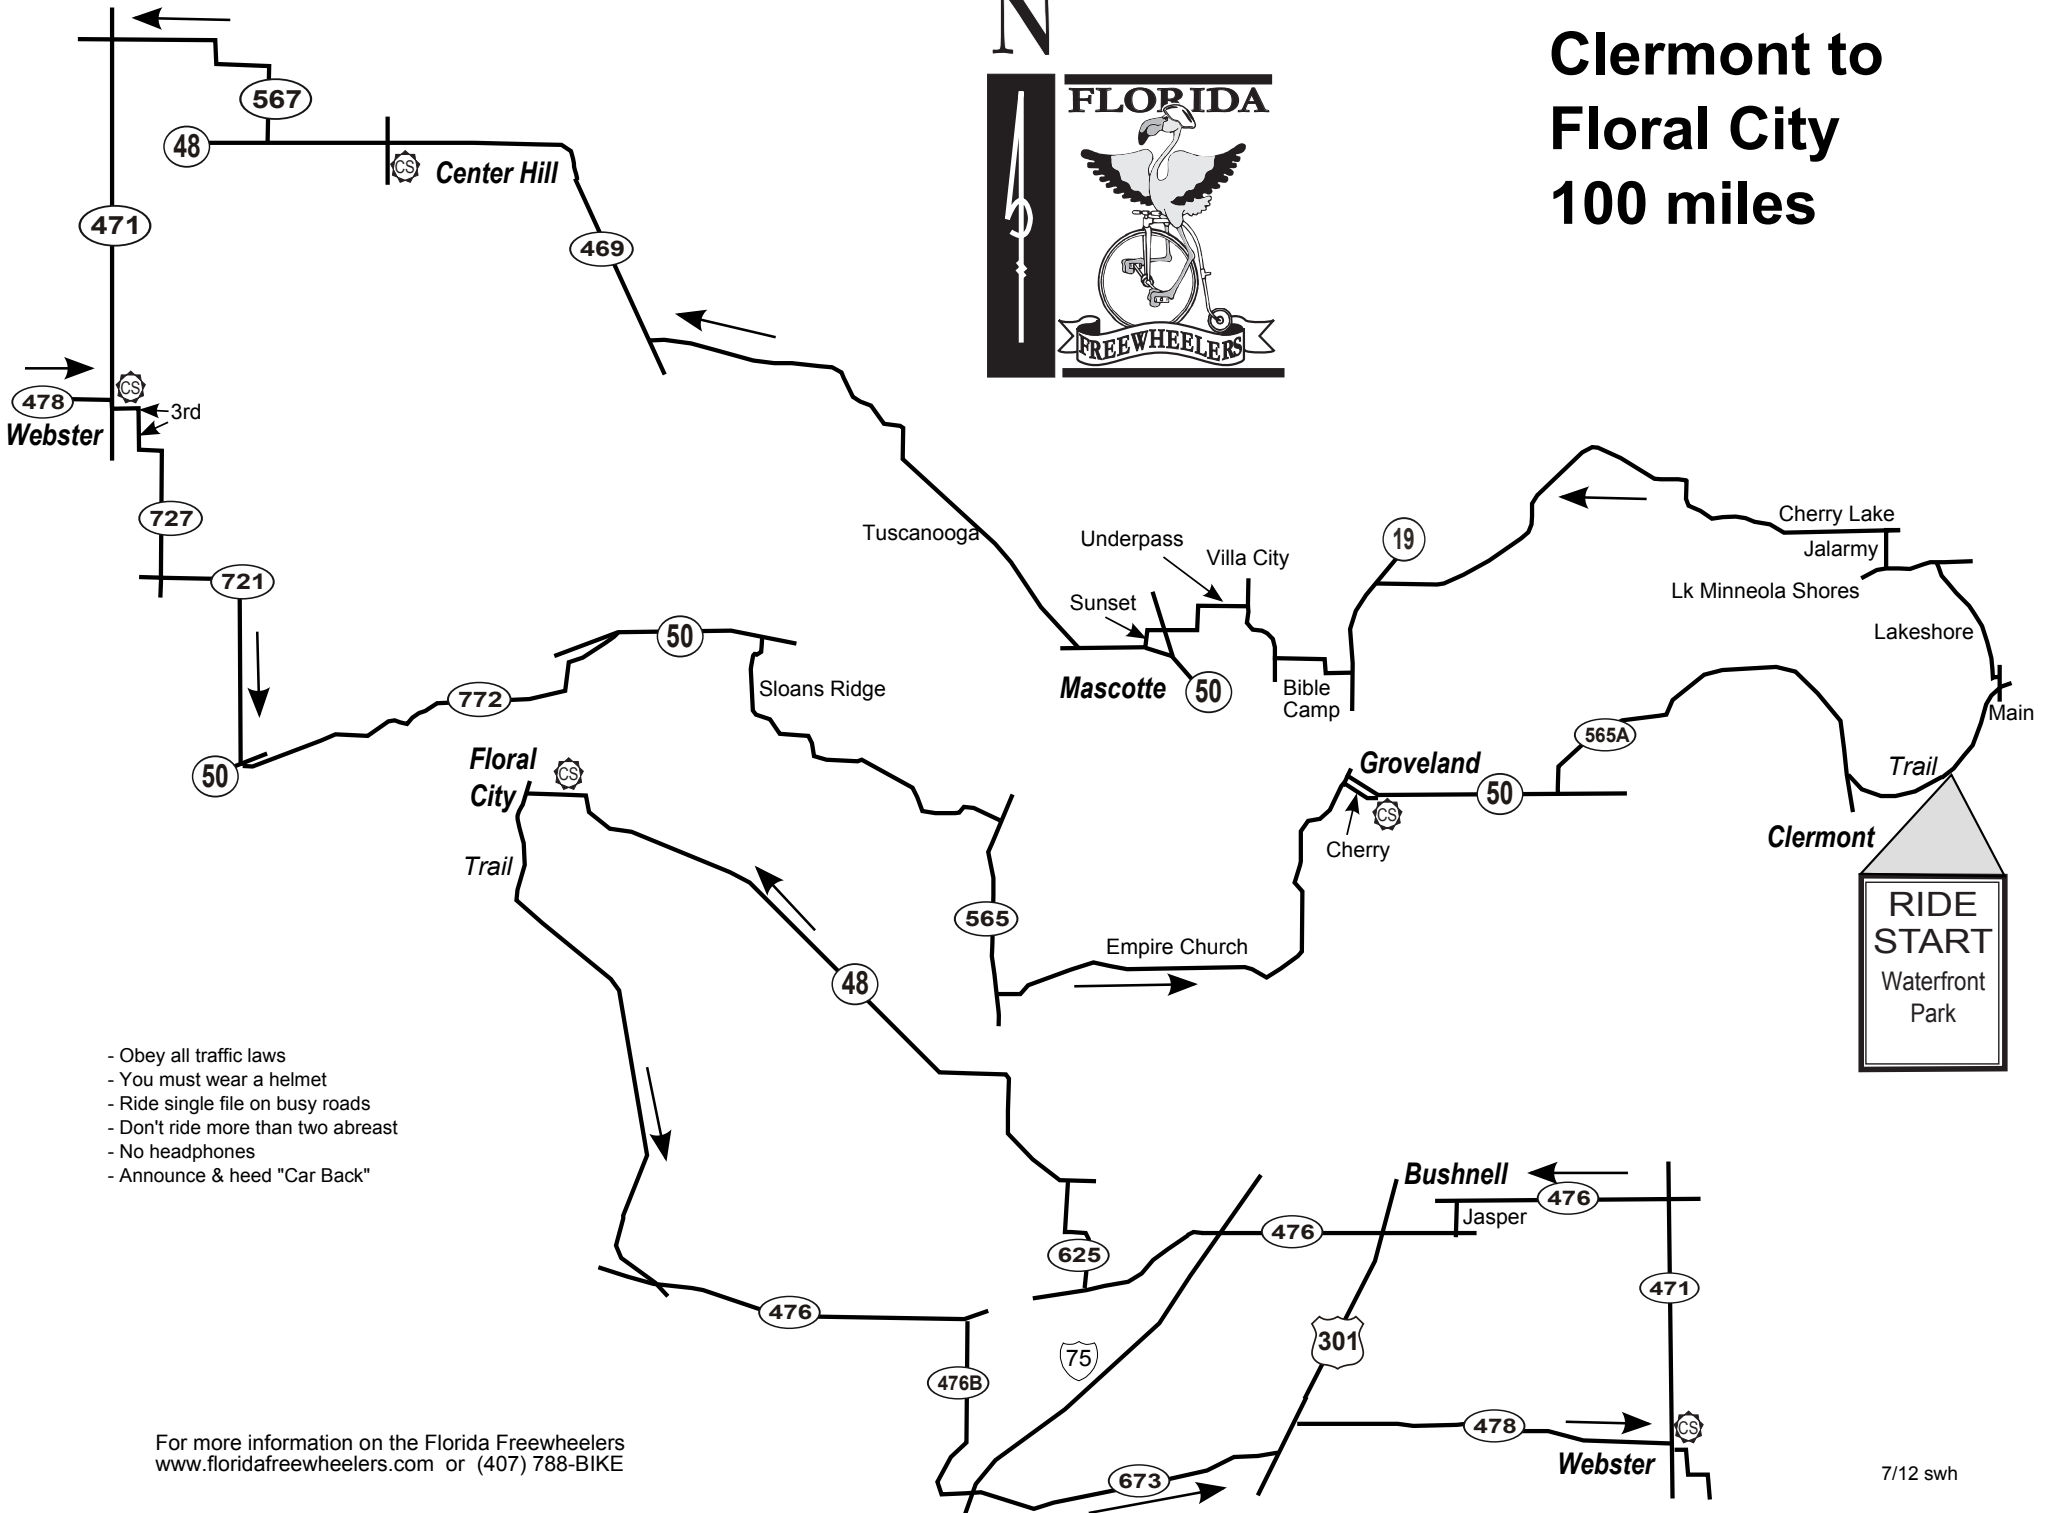

# Clermont to Floral City 100 miles

- Obey all traffic laws
- You must wear a helmet
- Ride single file on busy roads
- Don't ride more than two abreast
- No headphones
- Announce & heed "Car Back"

For more information on the Florida Freewheelers  
[www.floridafreewheelers.com](http://www.floridafreewheelers.com) or (407) 788-BIKE