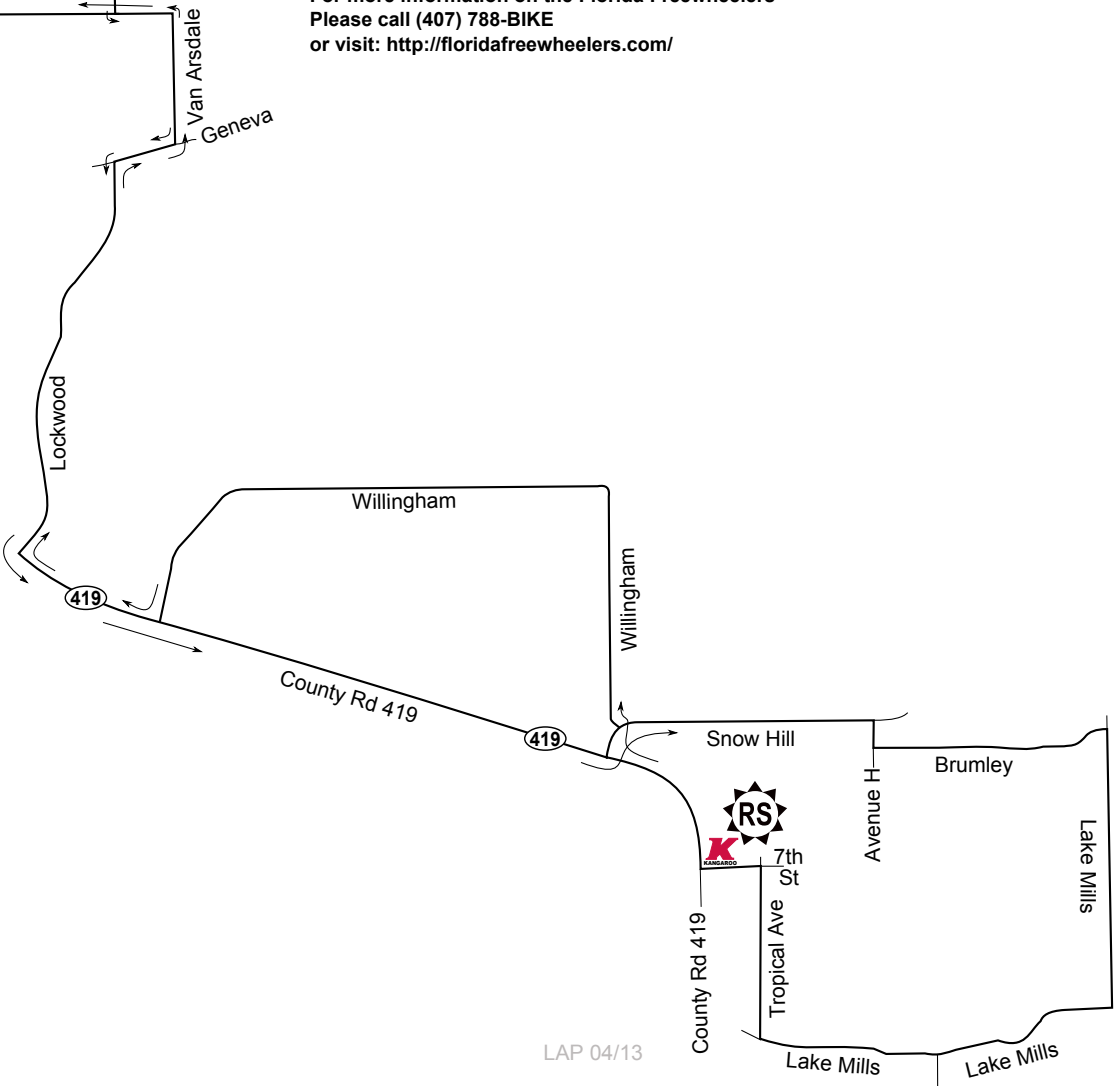

# Chuluota Express Ride 37 miles

For more information on the Florida Freewheelers  
Please call (407) 788-BIKE  
or visit: <http://floridafreewheelers.com/>

- Obey all traffic laws
- You must wear a helmet
- Ride single file on busy roads
- Don't ride more than two abreast
- No earphones or ear buds (illegal)
- No cellphone use while riding
- No hands-free riding (illegal)