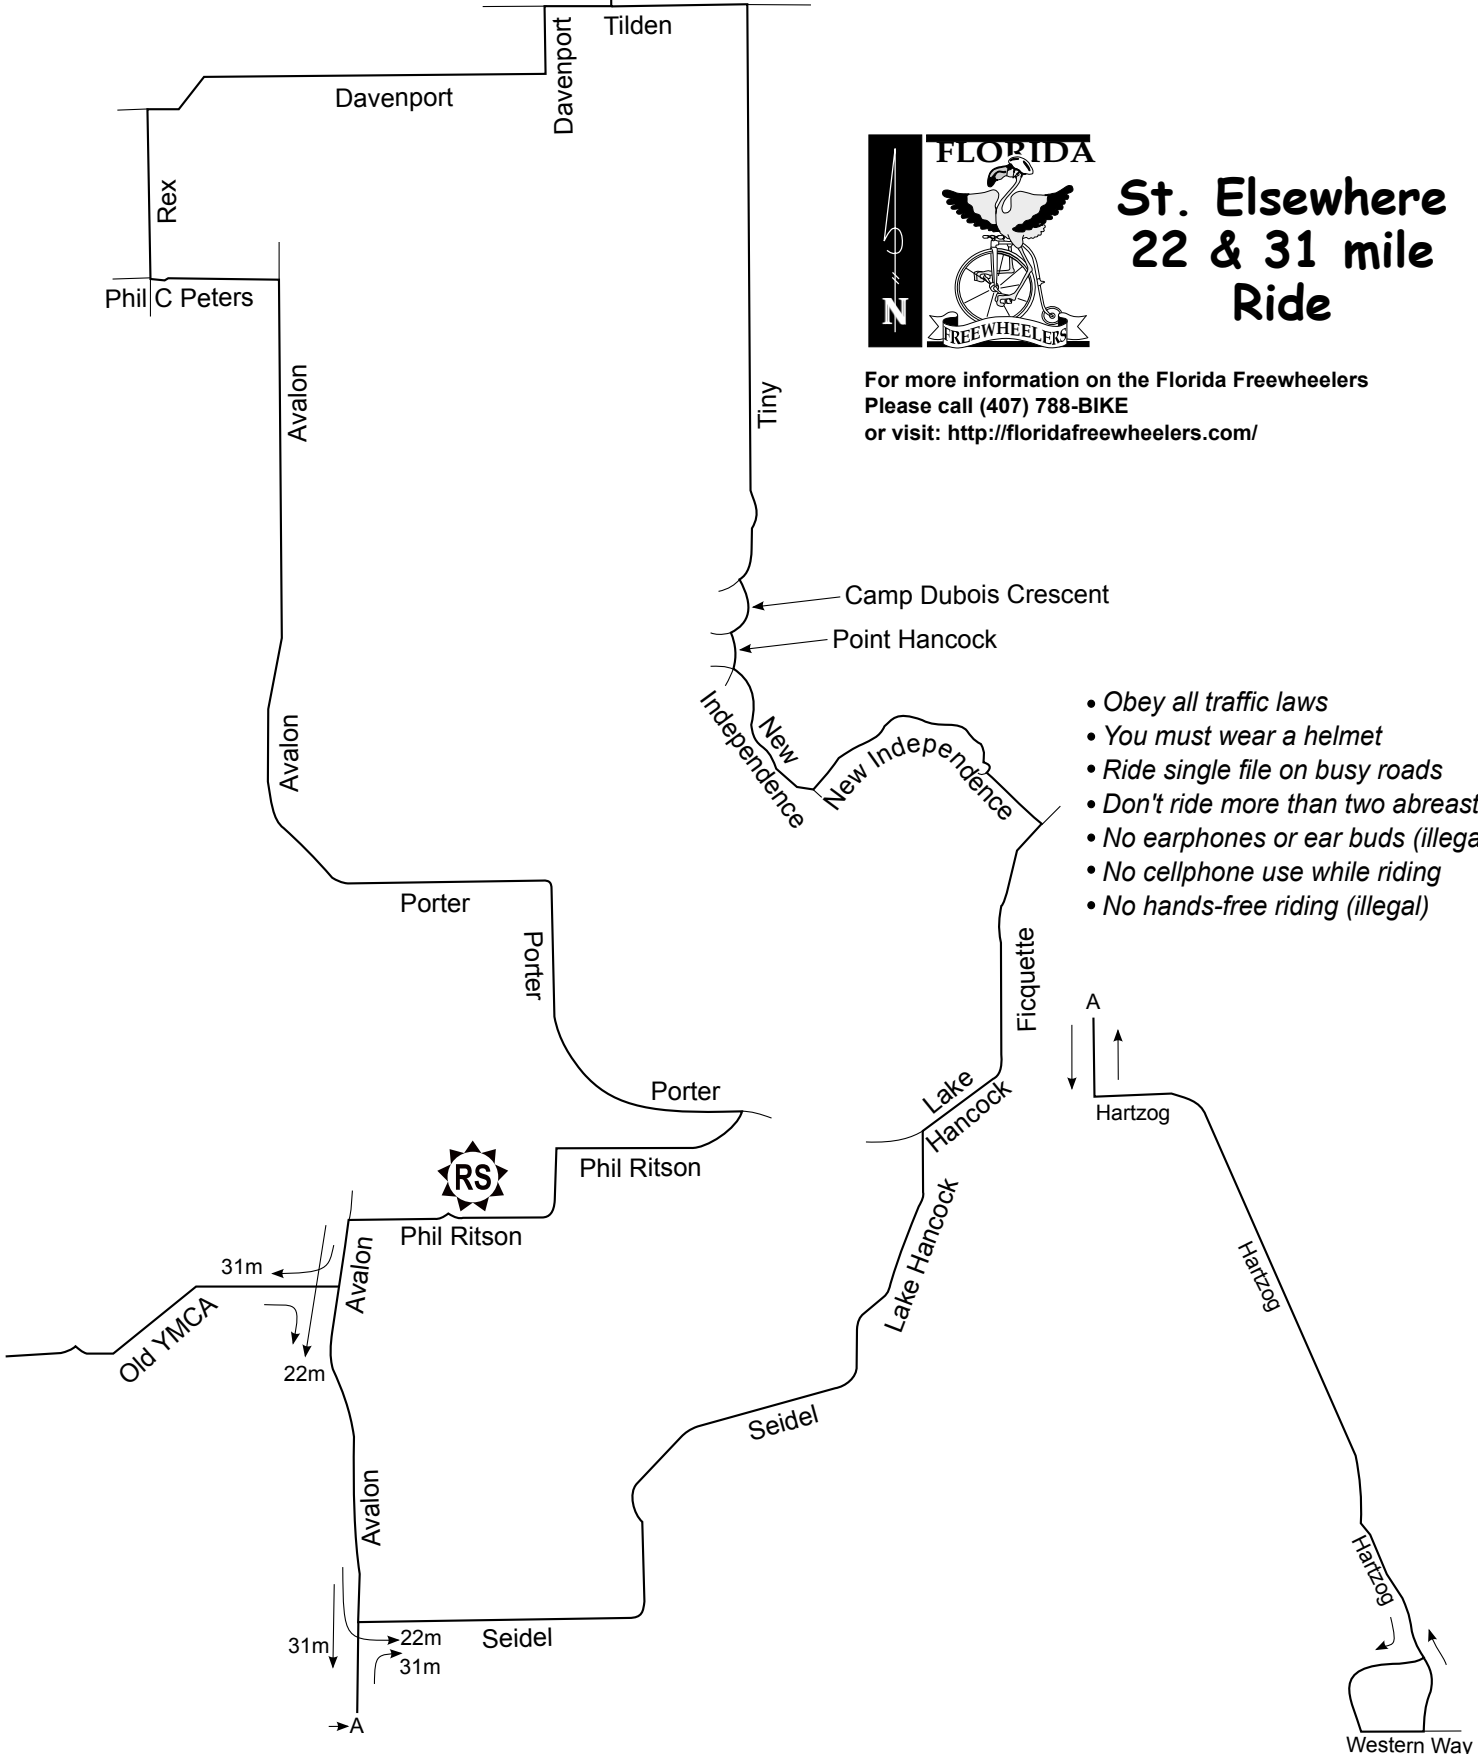

RIDE START
Publix
Parking Lot

St. Elsewhere 22 & 31 mile Ride

For more information on the Florida Freewheelers
Please call (407) 788-BIKE
or visit: <http://floridafreewheelers.com/>

- Obey all traffic laws
- You must wear a helmet
- Ride single file on busy roads
- Don't ride more than two abreast
- No earphones or ear buds (illegal)
- No cellphone use while riding
- No hands-free riding (illegal)