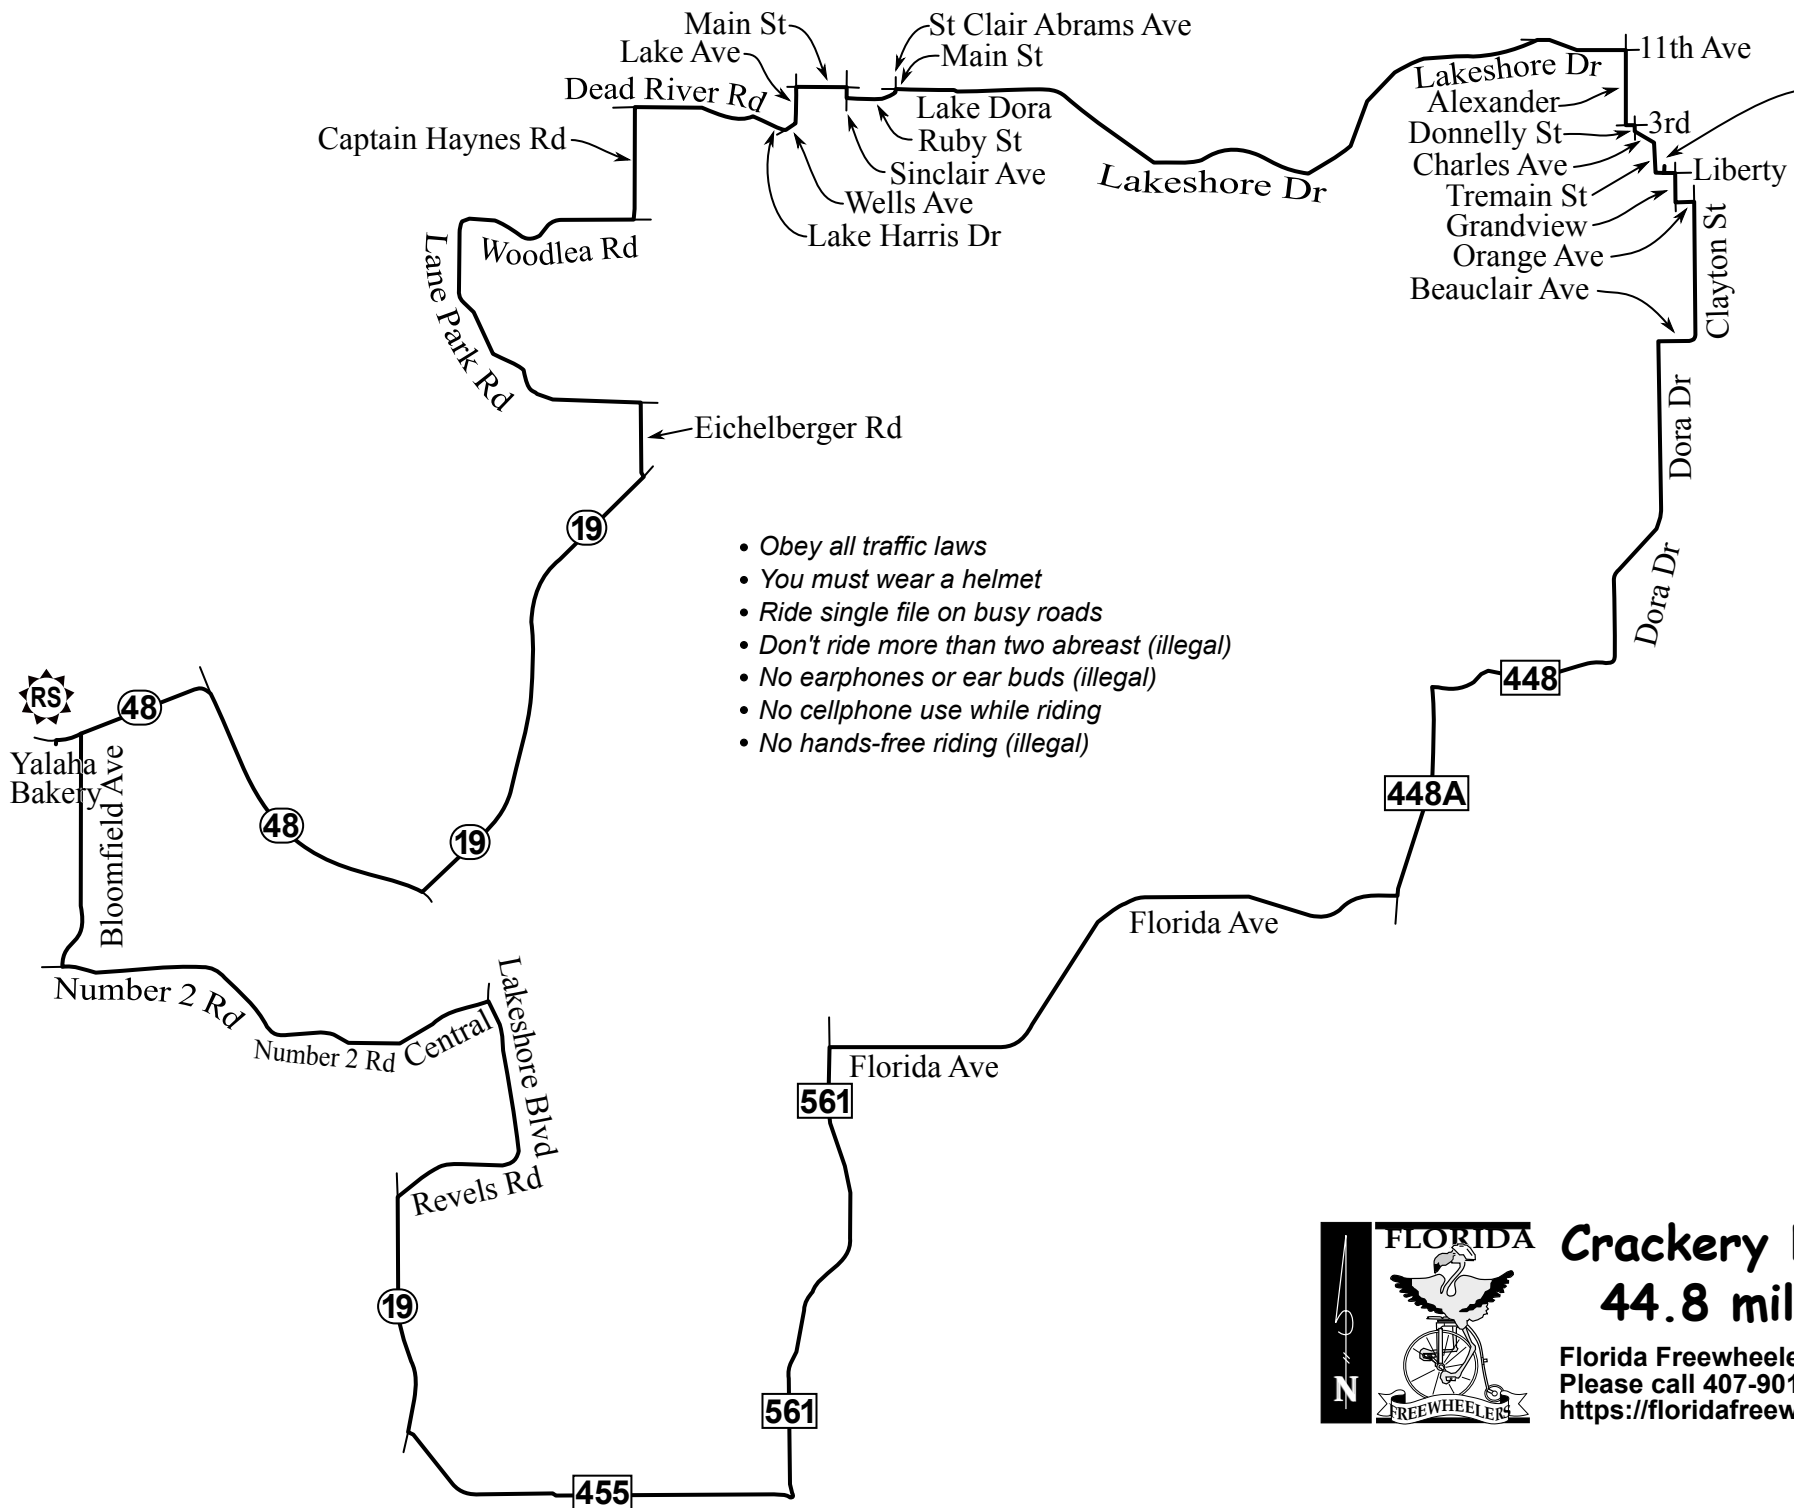

**RIDE
START
Gilbert
Park**

- Obey all traffic laws
- You must wear a helmet
- Ride single file on busy roads
- Don't ride more than two abreast (illegal)
- No earphones or ear buds (illegal)
- No cellphone use while riding
- No hands-free riding (illegal)

**Crackery Bakery
44.8 mile ride**

Florida Freewheelers information
Please call 407-901-9979 or visit:
<https://floridafreewheelers.com/>