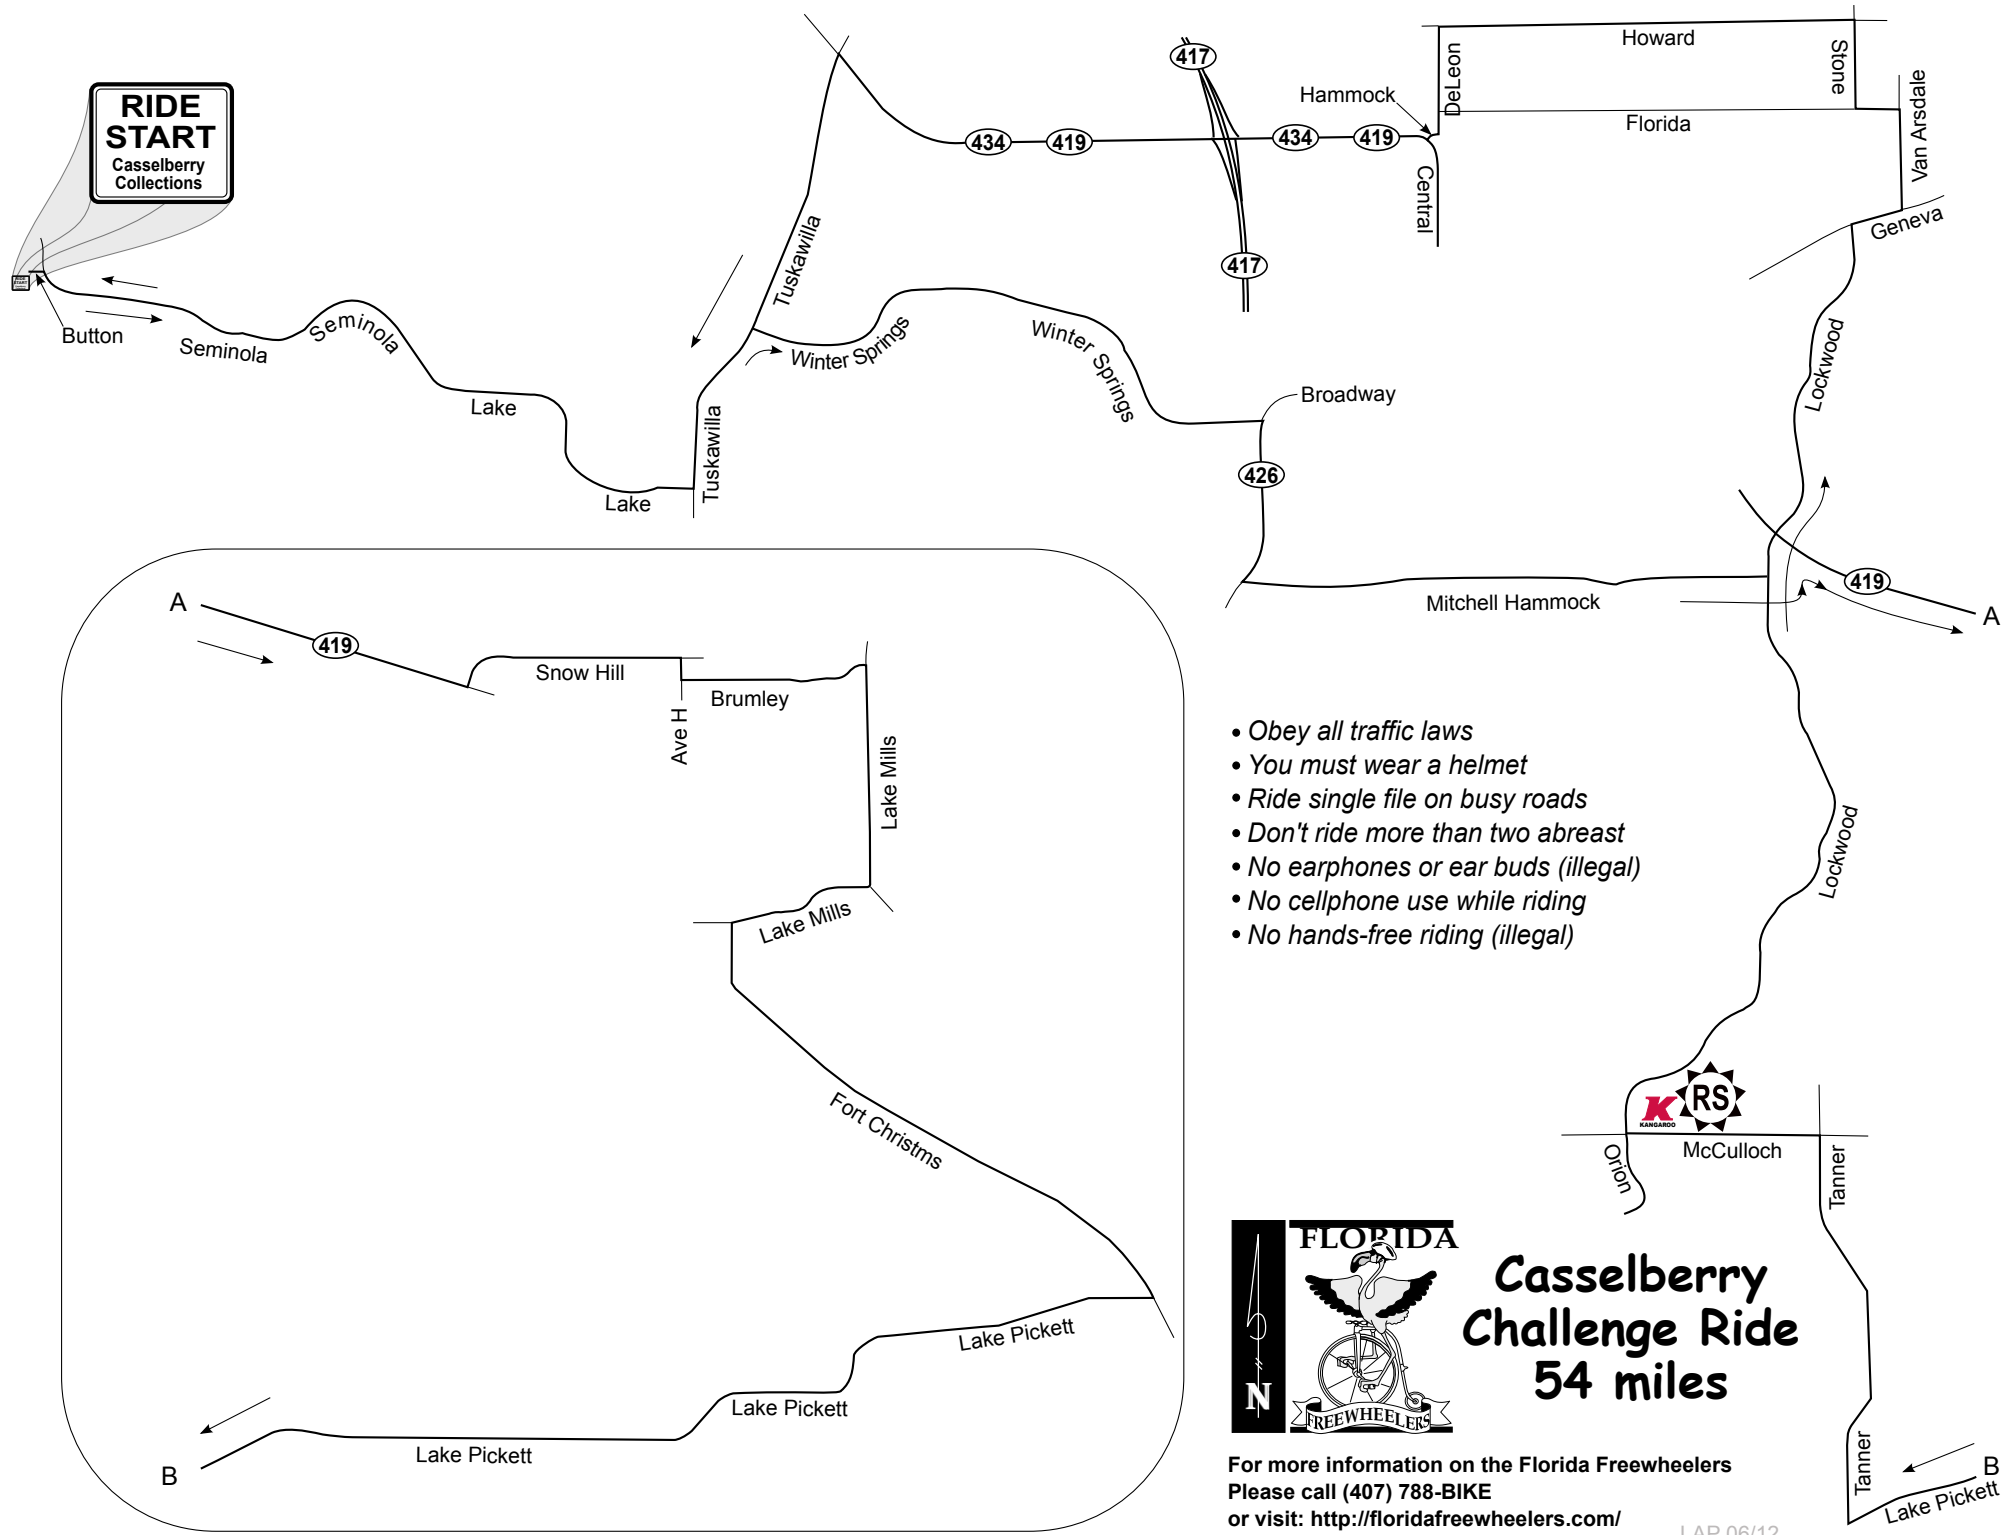

RIDE START
Casselberry Collections

- Obey all traffic laws
- You must wear a helmet
- Ride single file on busy roads
- Don't ride more than two abreast
- No earphones or ear buds (illegal)
- No cellphone use while riding
- No hands-free riding (illegal)

Casselberry Challenge Ride 54 miles

For more information on the Florida Freewheelers
Please call (407) 788-BIKE
or visit: <http://floridafreewheelers.com/>