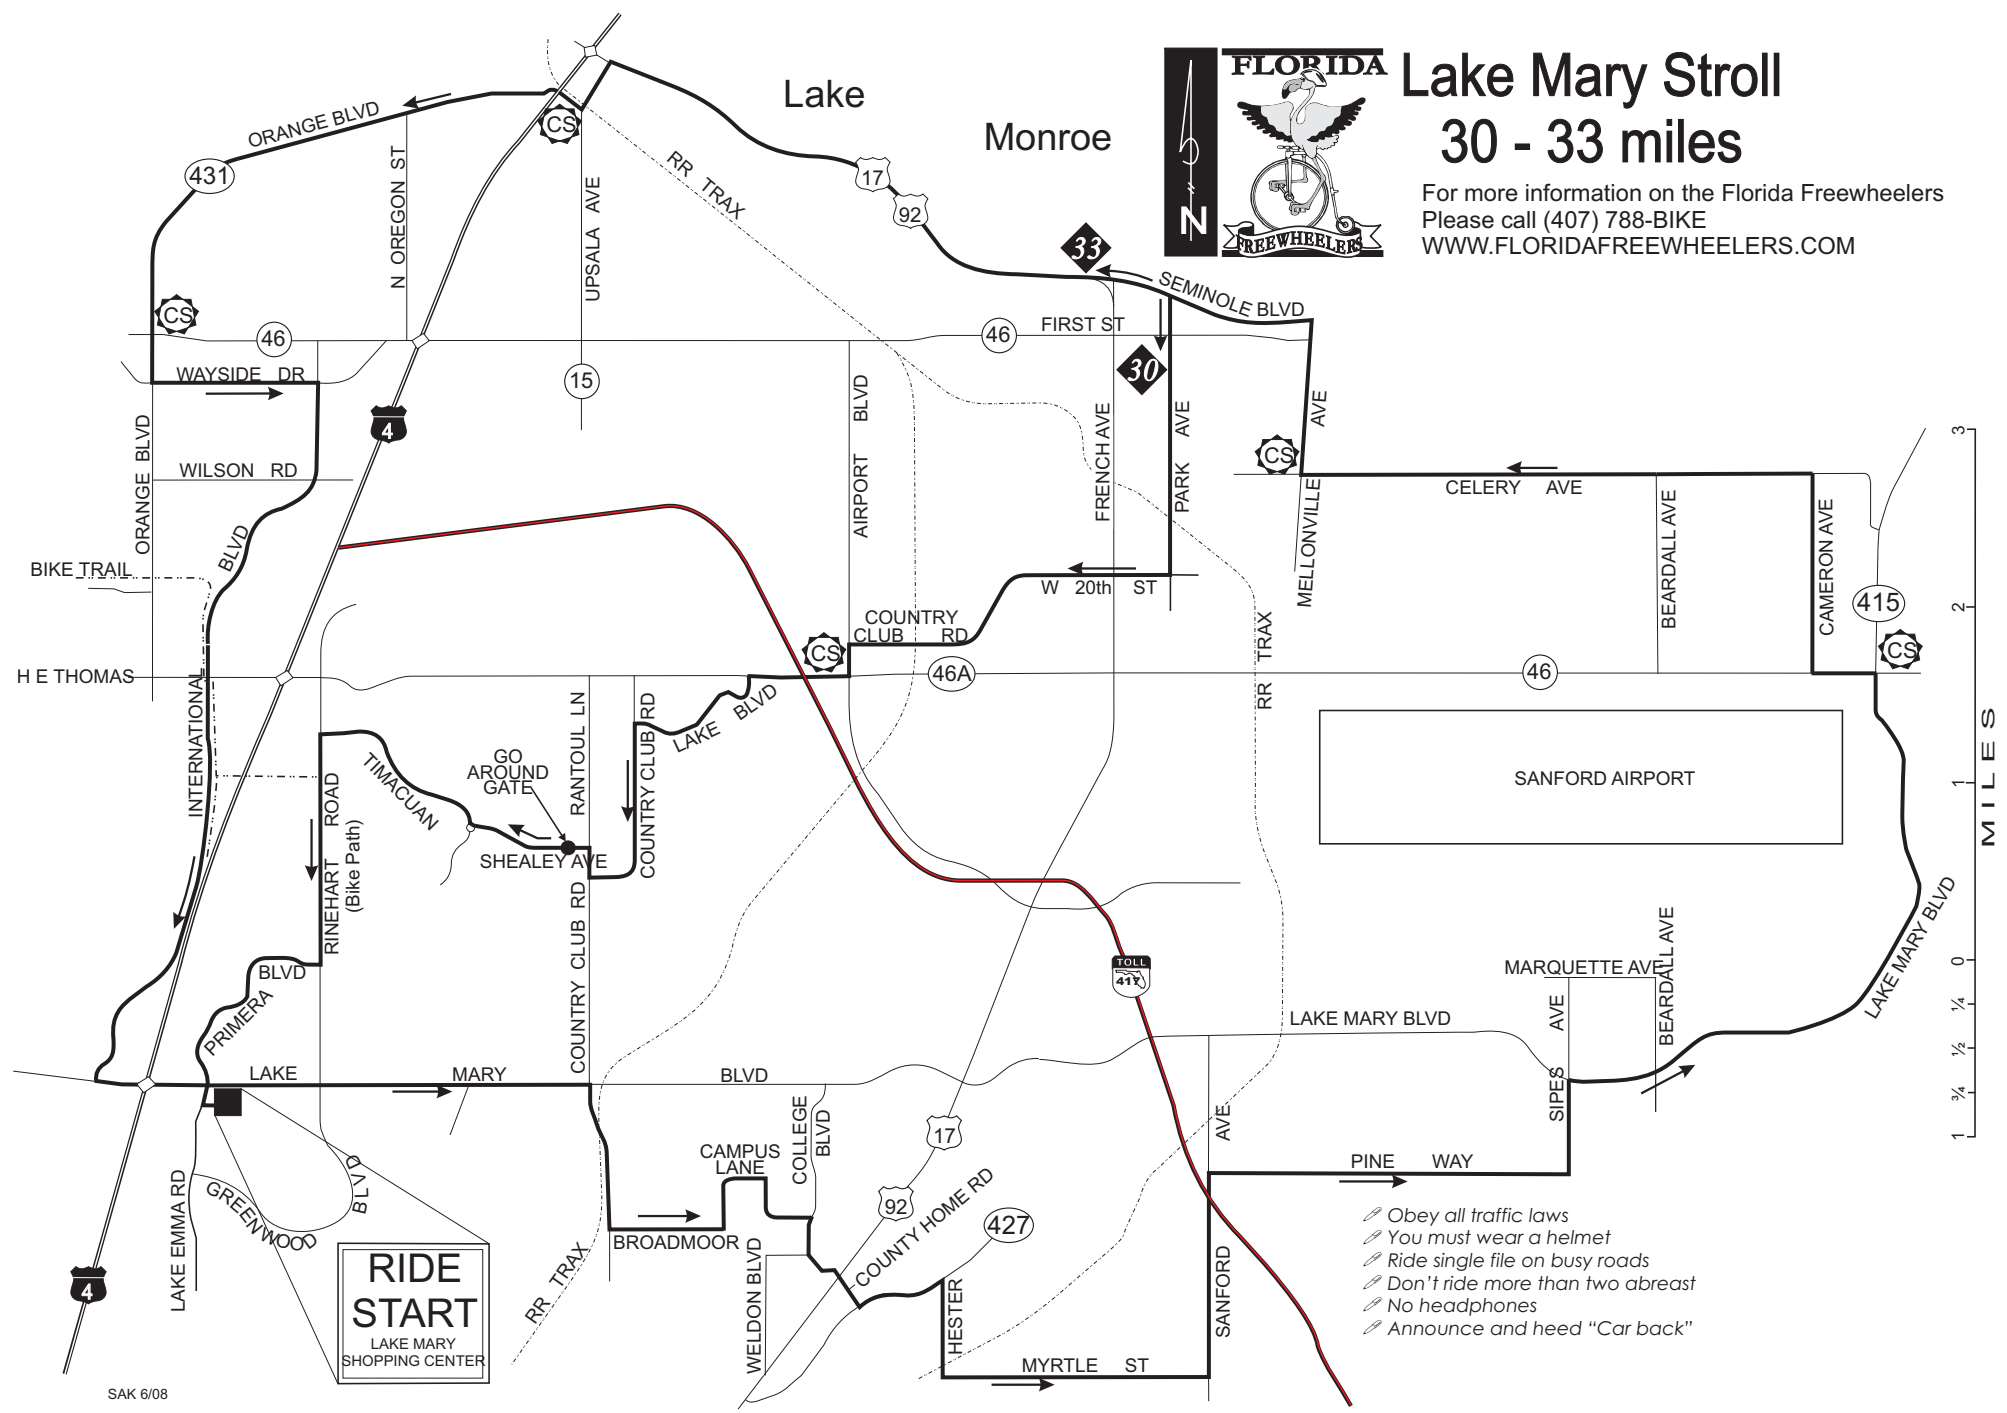

Lake Mary Stroll 30 - 33 miles

For more information on the Florida Freewheelers
Please call (407) 788-BIKE
WWW.FLORIDAFREEWHEELERS.COM

RIDE START
LAKE MARY SHOPPING CENTER

- Obey all traffic laws
- You must wear a helmet
- Ride single file on busy roads
- Don't ride more than two abreast
- No headphones
- Announce and heed "Car back"