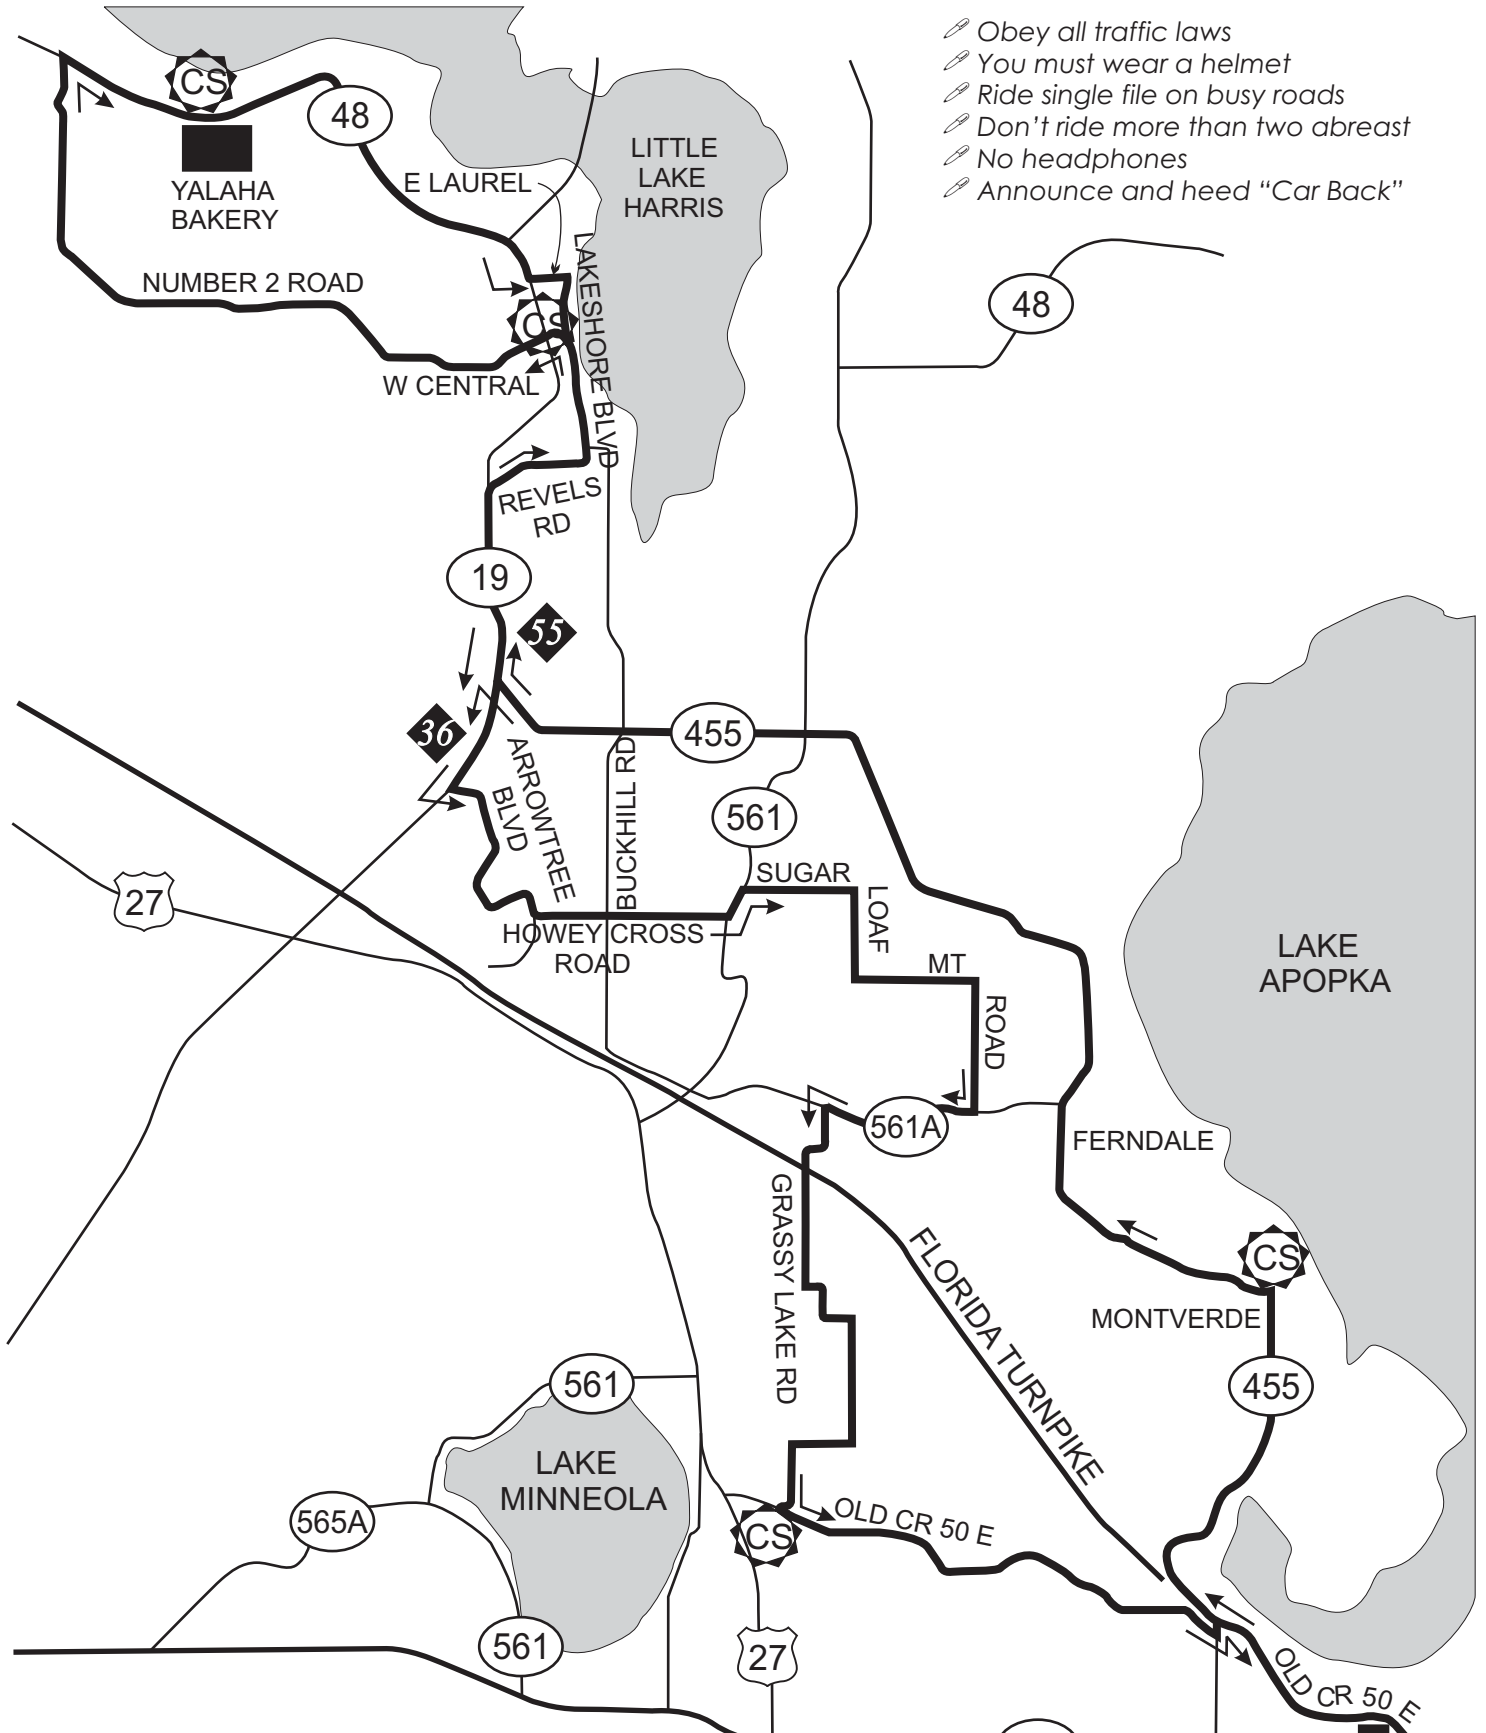

-  Obey all traffic laws
-  You must wear a helmet
-  Ride single file on busy roads
-  Don't ride more than two abreast
-  No headphones
-  Announce and heed "Car Back"

Wild Bakery Ride

36 & 55 miles

For more information on the Florida Freewheelers
 Please call (407) 788-BIKE
WWW.FLORIDAFREEWHEELERS.COM

RIDE START
 Killarney Station
 West Orange Tr