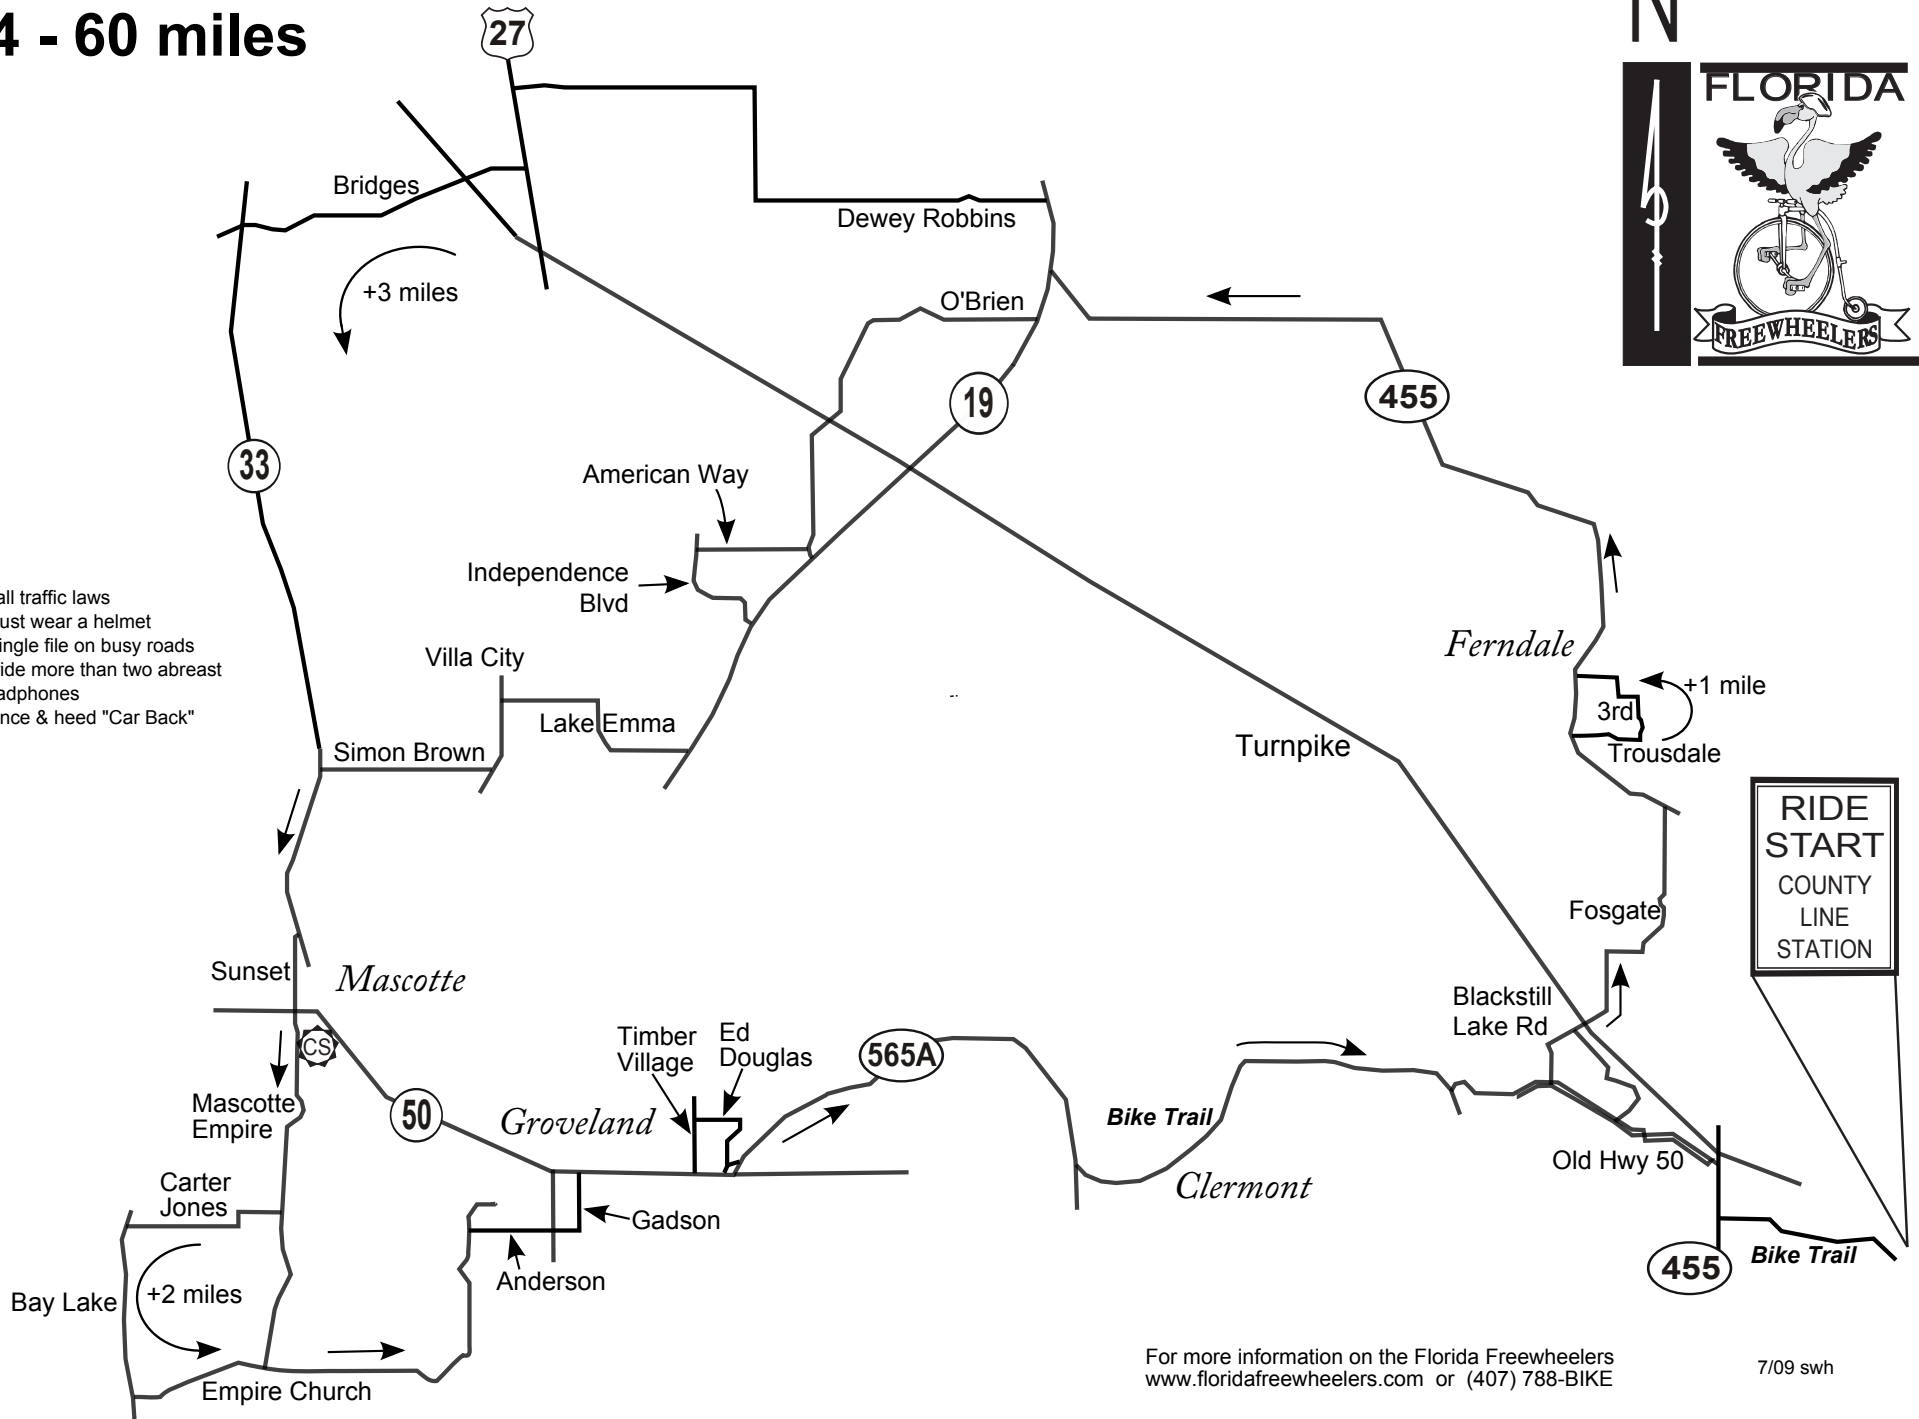

# Anderson Amble

## 54 - 60 miles

- Obey all traffic laws
- You must wear a helmet
- Ride single file on busy roads
- Don't ride more than two abreast
- No headphones
- Announce & heed "Car Back"

For more information on the Florida Freewheelers  
[www.floridafreewheelers.com](http://www.floridafreewheelers.com) or (407) 788-BIKE

7/09 swh